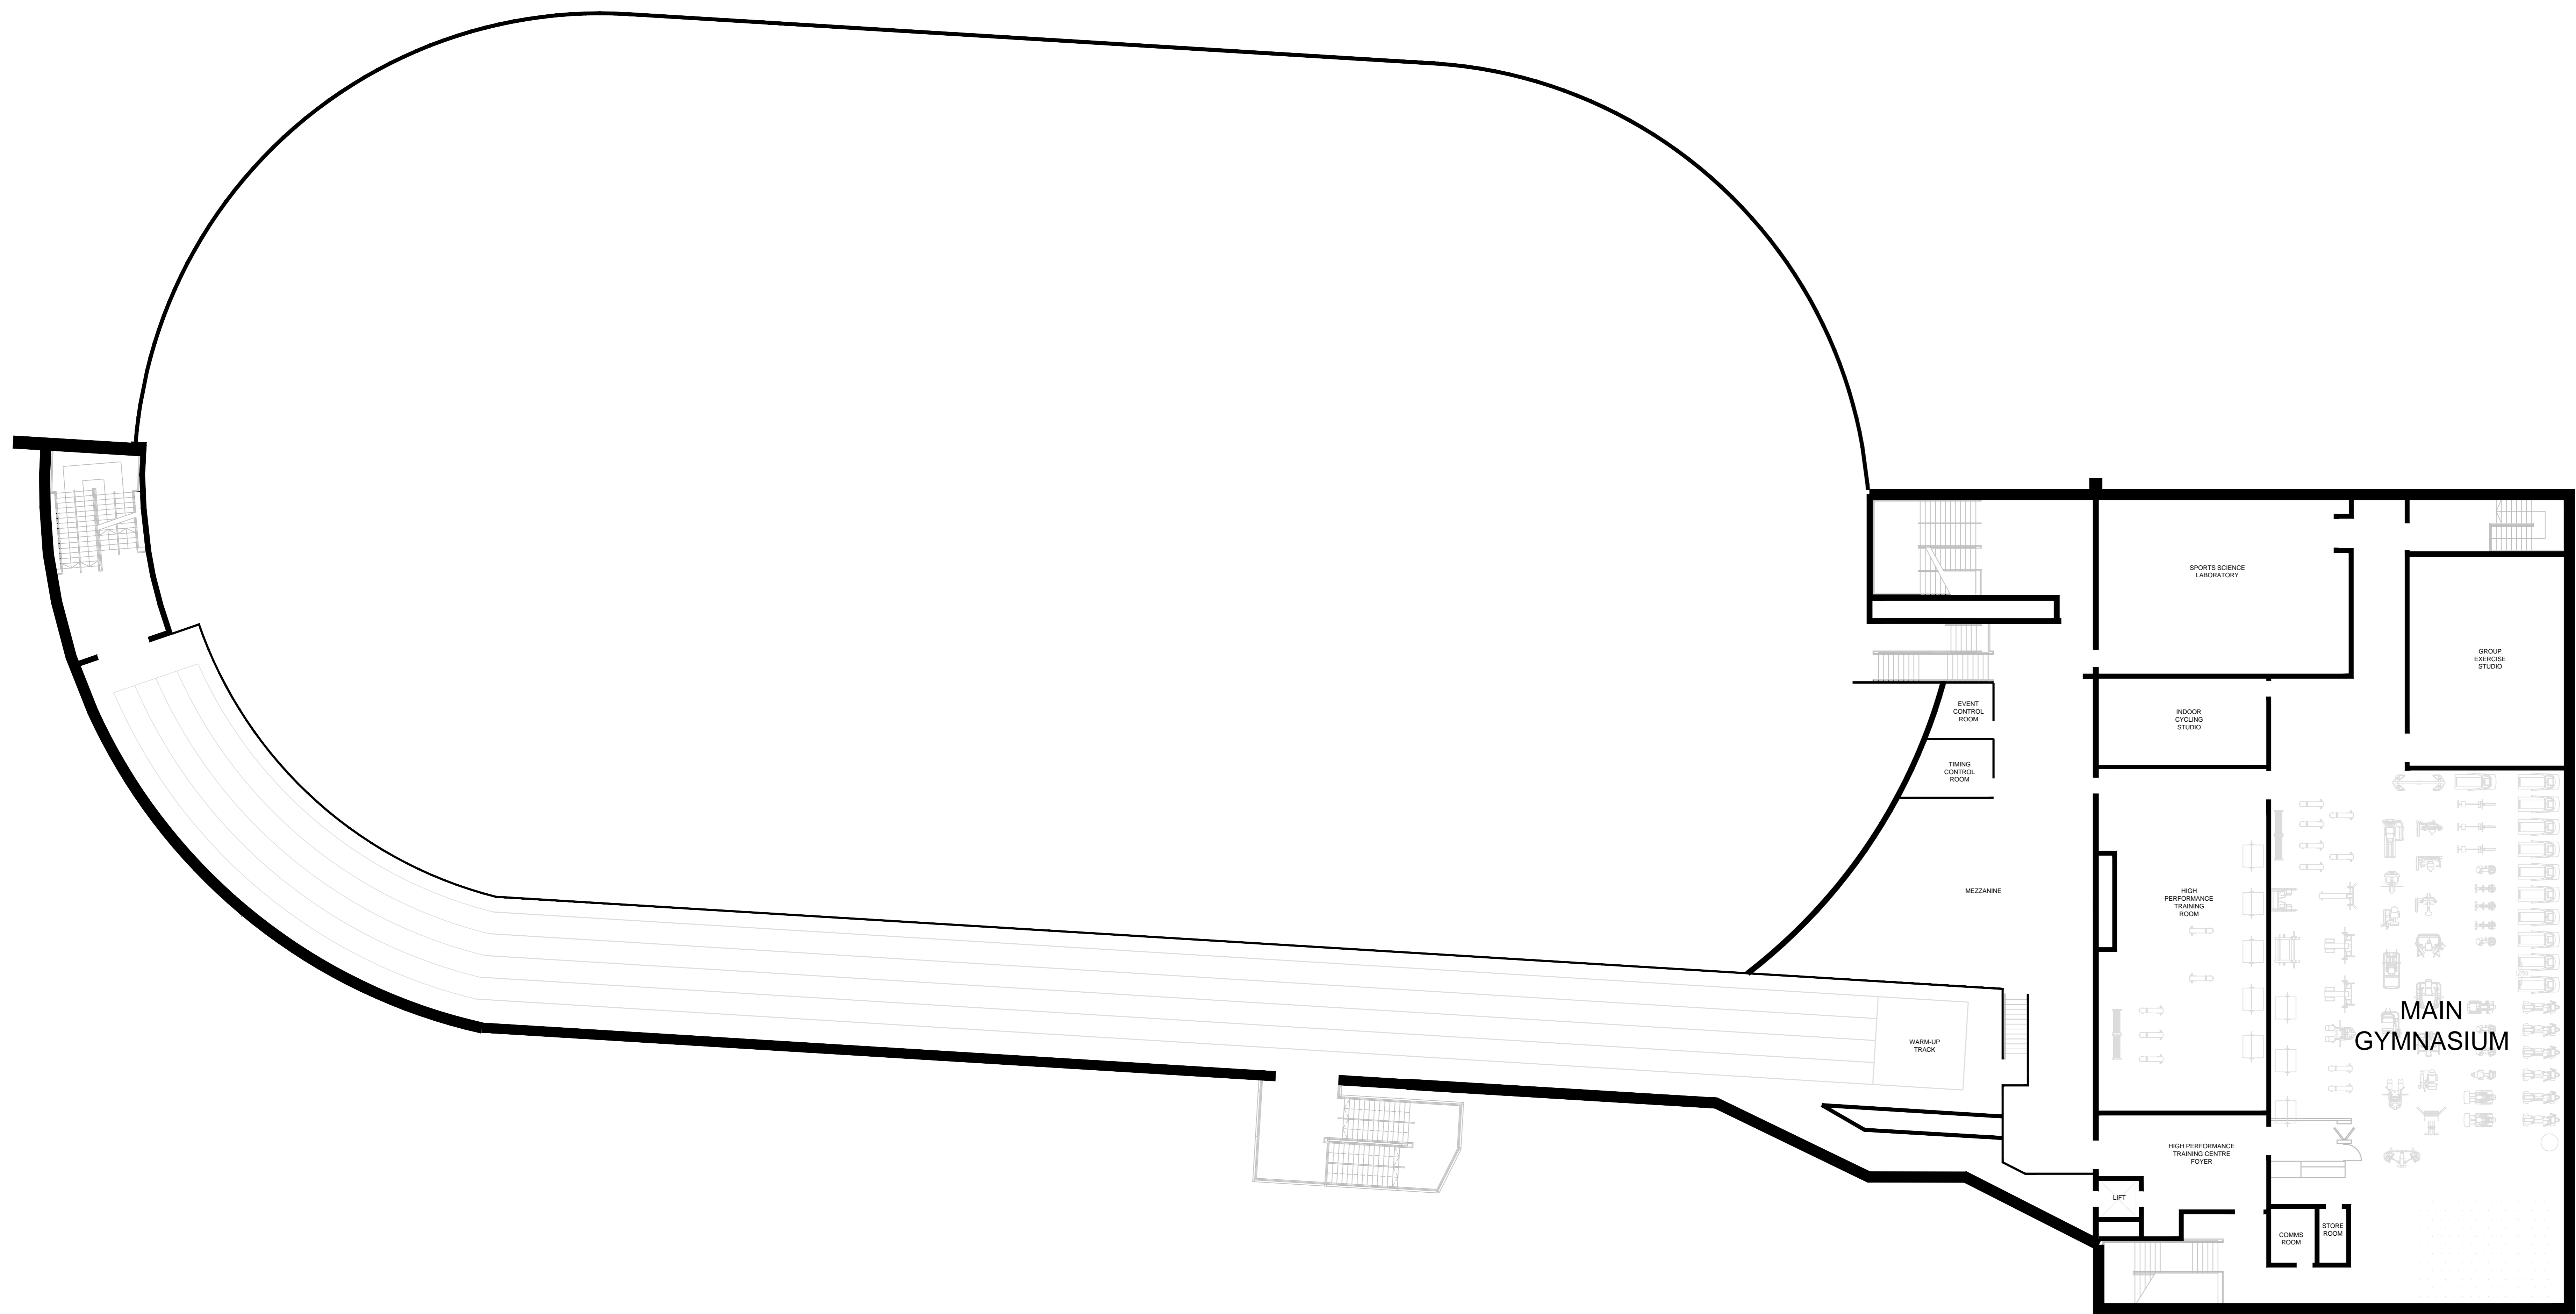

TUS ATHLONE ESTATES
OFFICE
PHONE: +353 (0)90 648 3036

TITLE:	AIT INTERNATIONAL ARENA
JOB NO:	-
DRAWING:	FIRST FLOOR PLAN
SCALE:	NTS
DATE:	8/9/16
REV:	A
DRAWN BY:	CC