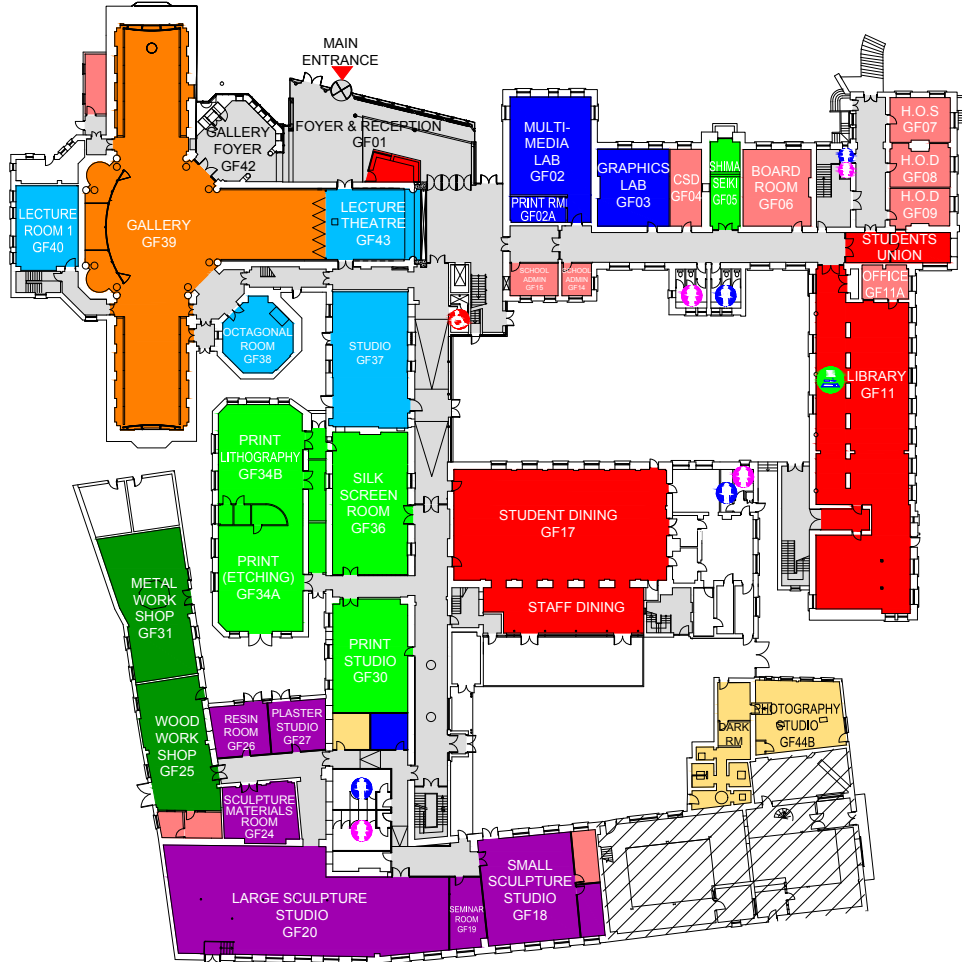

CLARE STREET
GROUND FLOOR

LEGEND:

- STUDENT SERVICES & AMENITIES (LIBRARY, CANTEN)
- LECTURE/TUTORIAL ROOMS
- SCULPTURE
- PHOTOGRAPHY
- WOODWORK & METALWORK
- PRINT & TEXTILES
- GALLERY
- MULTIMEDIA & GRAPHICS
- STAFF OFFICES & MEETING ROOMS
-  MALE WC
-  FEMALE WC
-  ACCESSIBLE WC
-  OPEN ACCESS COMPUTER WORKSTATIONS