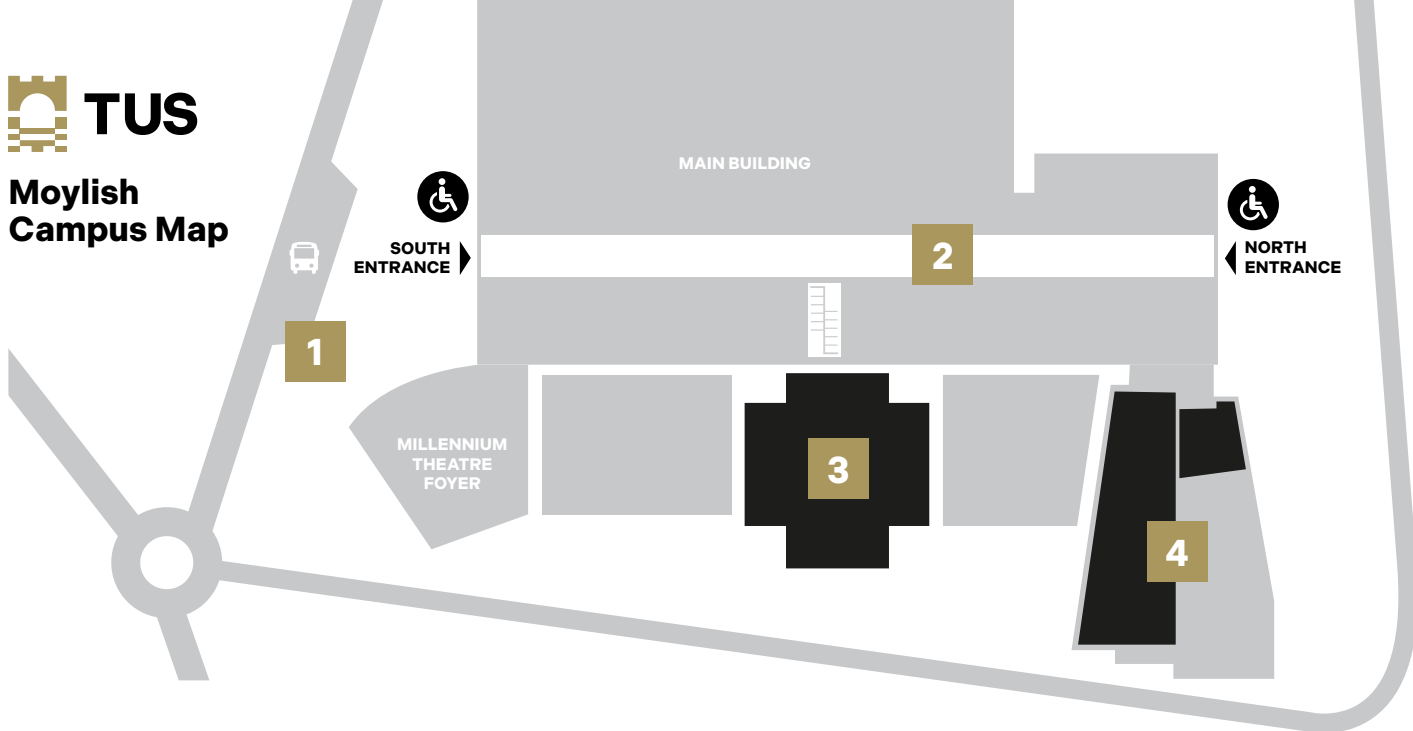

Scan for Talk Schedule

Free WIFI: OpenDays2022

Moylish Campus Map

1 Open Day Shuttle Bus
Pick-Up & Drop-Off Point

2 The Street
Information Stands & Exhibition Zone

3 Talk Zones

4 Green Rooms
Student Canteen & Social Space

SHUTTLE BUS SERVICE

A **Free Shuttle Bus** service will operate throughout each day between TUS Moylish & Clare Street Campuses, and to University of Limerick and Mary Immaculate College.

Collection Point: Outside front entrance to each campus.